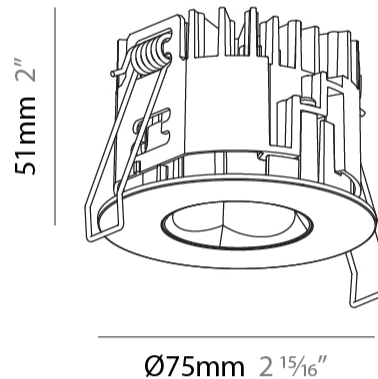

PHYSICAL

Shape: Round
Diameter (mm): 75
Diameter (in): 2 ¹⁵/₁₆
Height (mm): 51
Height (in): 2
Ceiling Thickness (mm): 1 - 25
Ceiling Thickness (in): 1/16 - 1 3/16
Min. Recessing Depth (mm): 55
Min. Recessing Depth (in): 2 ³/₁₆
Light Distribution: Direct
Diffuser: Lens Pack - Spread Lens / Linear Spread Lens / Honeycomb Louver
Fixture Finish: SSR / BKV / CWI / CRY / HAB / UFT / ITA / RUA / FTG / MYG / LOD / PUS / FRO / FUP / KIA / POP / BLS / SPG / MEY / GOH / GUM / CHC / COM / ABZ / JAG / OBR / MOS / ROR
Fixture Material: Aluminum Die Cast
Cut-out Measurements: 68mm / 2 11/16" Diameter

ELECTRICAL

Lamp Type: LED (Zhaga Standard)
Input Wattage (W): 15
Total Output Wattage (W): 13.6
Dimming: Tri-Mode (Non-Dimming and Phase Dimming (120Vac only) and 0-10V Dimming)
Driver Included: No
Driver Location: Recessed Housing
Driver Type: Constant Current - Universal
Driver Class: Class 2
Input Voltage (V): 120 - 277
Constant Current (MA): 350

LED

Color Temperature (°K): 2700 / 3000 / 3500 / 4000
Max. Delivered Lumen (lm): 1375 / 1462 / 1531 / 1545
Nominal Lumen (lm): 1566 / 1665 / 1743 / 1759
CRI: >90 CRI
Lamp Life (hrs): 50000
Special LEDs offerings: Tunable White

OPTICAL

Reflector: 50
Adjustability: Fixed

RATINGS AND CERTIFICATIONS

Certified By: Certified for North American Standards
IP rating: IP20